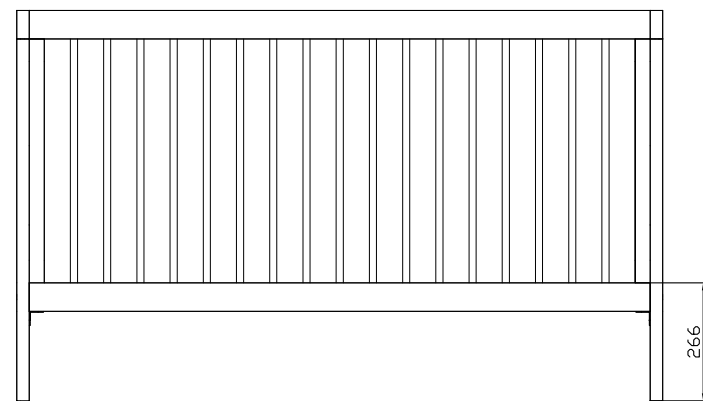

DIMENSIONS

PICTURE

DESCRIPTION:

- * Mattress base: 140 x 70cm
- * UPPER and LOWER mattress base height positions
- * 2 fixed sides
- * No screws through cot ends
- * Mattress base with plywood slats (20mm gap)
- * 8 point mattress base fixing in lowest position
- * Junior bar/ rail included
- * TROLL logo engraved