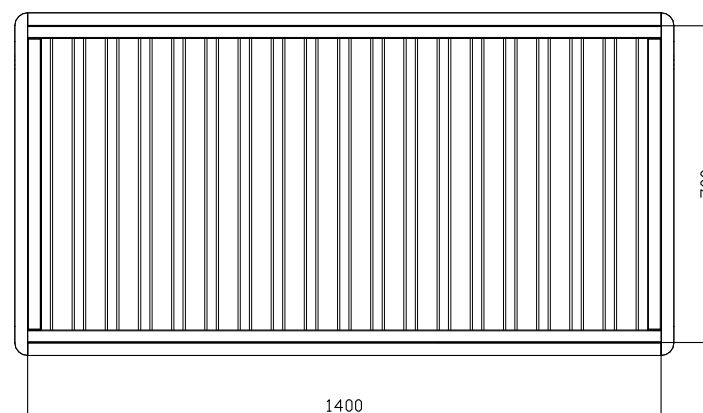

DIMENSIONS

PICTURE

DESCRIPTION:

- * Mattress base: 140 x 70cm
- * UPPER and LOWER mattress base height positions
- * 2 fixed sides
- * No screws through cot ends
- * Mattress base with plywood slats (20mm gap)
- * 8 point mattress base fixing in lowest position
- * Junior bar/ rail included
- * TROLL logo engraved