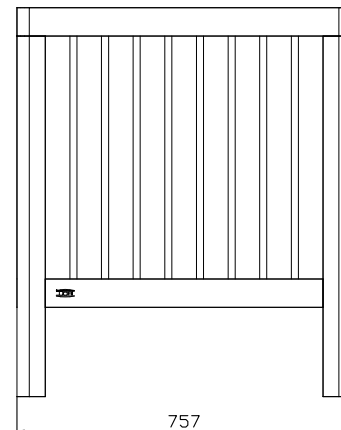

DIMENSIONS

PICTURE

DESCRIPTION:

- * Mattress base: 140 x 70cm
- * UPPER and LOWER mattress base height positions
- * 2 fixed sides
- * No screws through cot ends
- * Mattress base with plywood slats (20mm gap)
- * 8 point mattress base fixing in lowest position
- * Junior bar/ rail included
- * TROLL logo engraved