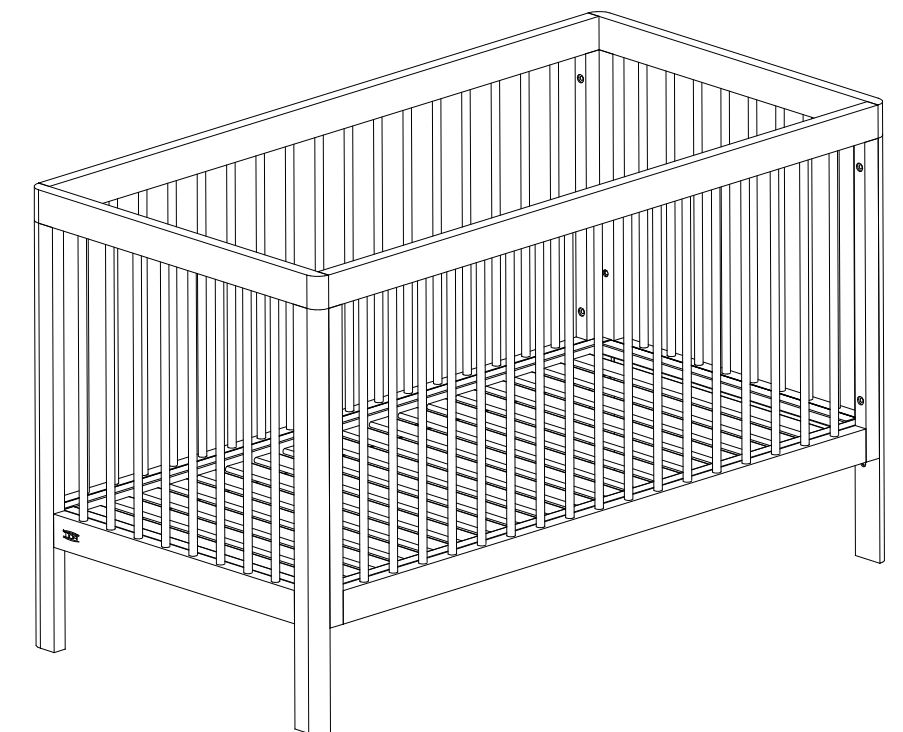

DIMENSIONS

PICTURE

DESCRIPTION:

- * Mattress base: 140 x 70cm
- * UPPER and LOWER mattress base height positions
- * 2 fixed sides
- * No screws through cot ends
- * Mattress base with plywood slats (20mm gap)
- * 8 point mattress base fixing in lowest position
- * Junior bar/ rail included
- * TROLL logo engraved