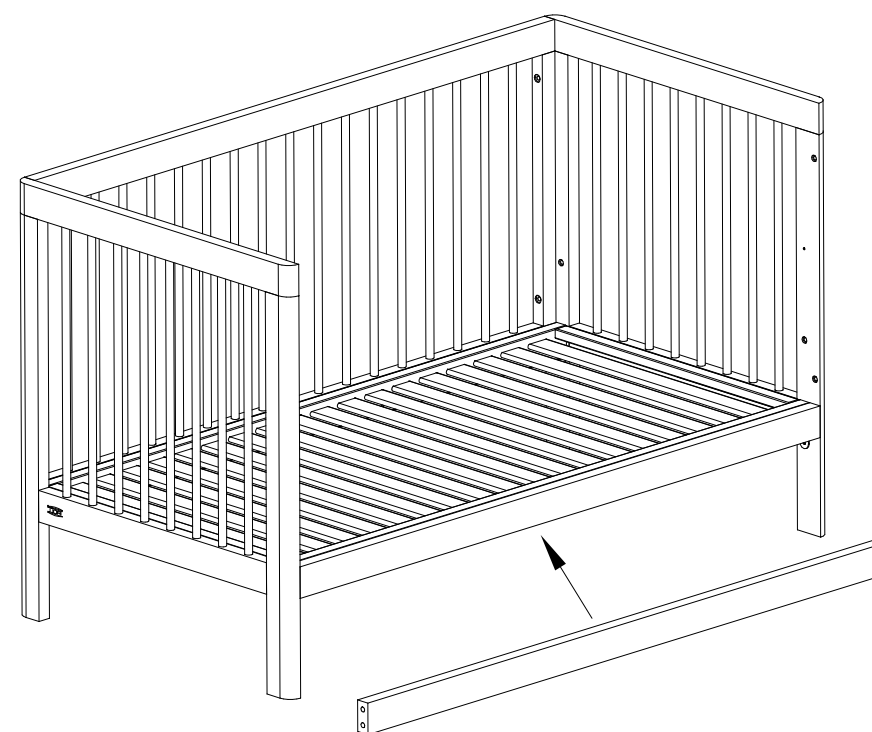

DIMENSIONS

PICTURE

DESCRIPTION:

- * Mattress base: 140 x 70cm
- * UPPER and LOWER mattress base height positions
- * 2 fixed sides
- * No screws through cot ends
- * Mattress base with plywood slats (20mm gap)
- * 8 point mattress base fixing in lowest position
- * Junior bar/ rail included
- * TROLL logo engraved