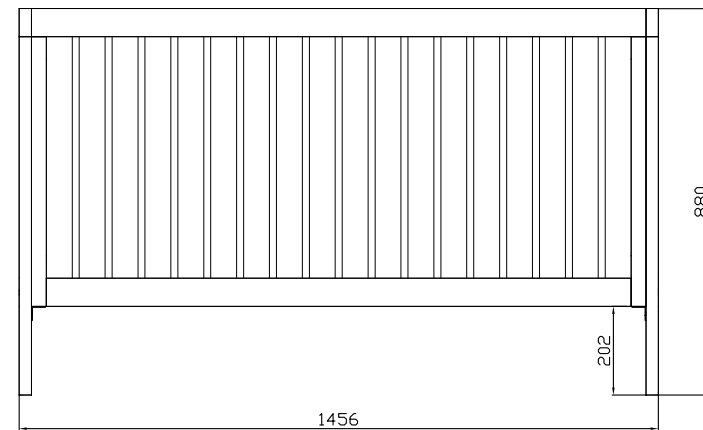

DIMENSIONS

PICTURE

DESCRIPTION:

- * Mattress base: 140 x 70cm
- * UPPER and LOWER mattress base height positions
- * 2 fixed sides
- * No screws through cot ends
- * Mattress base with plywood slats (20mm gap)
- * 8 point mattress base fixing in lowest position
- * Junior bar/ rail included
- * TROLL logo engraved